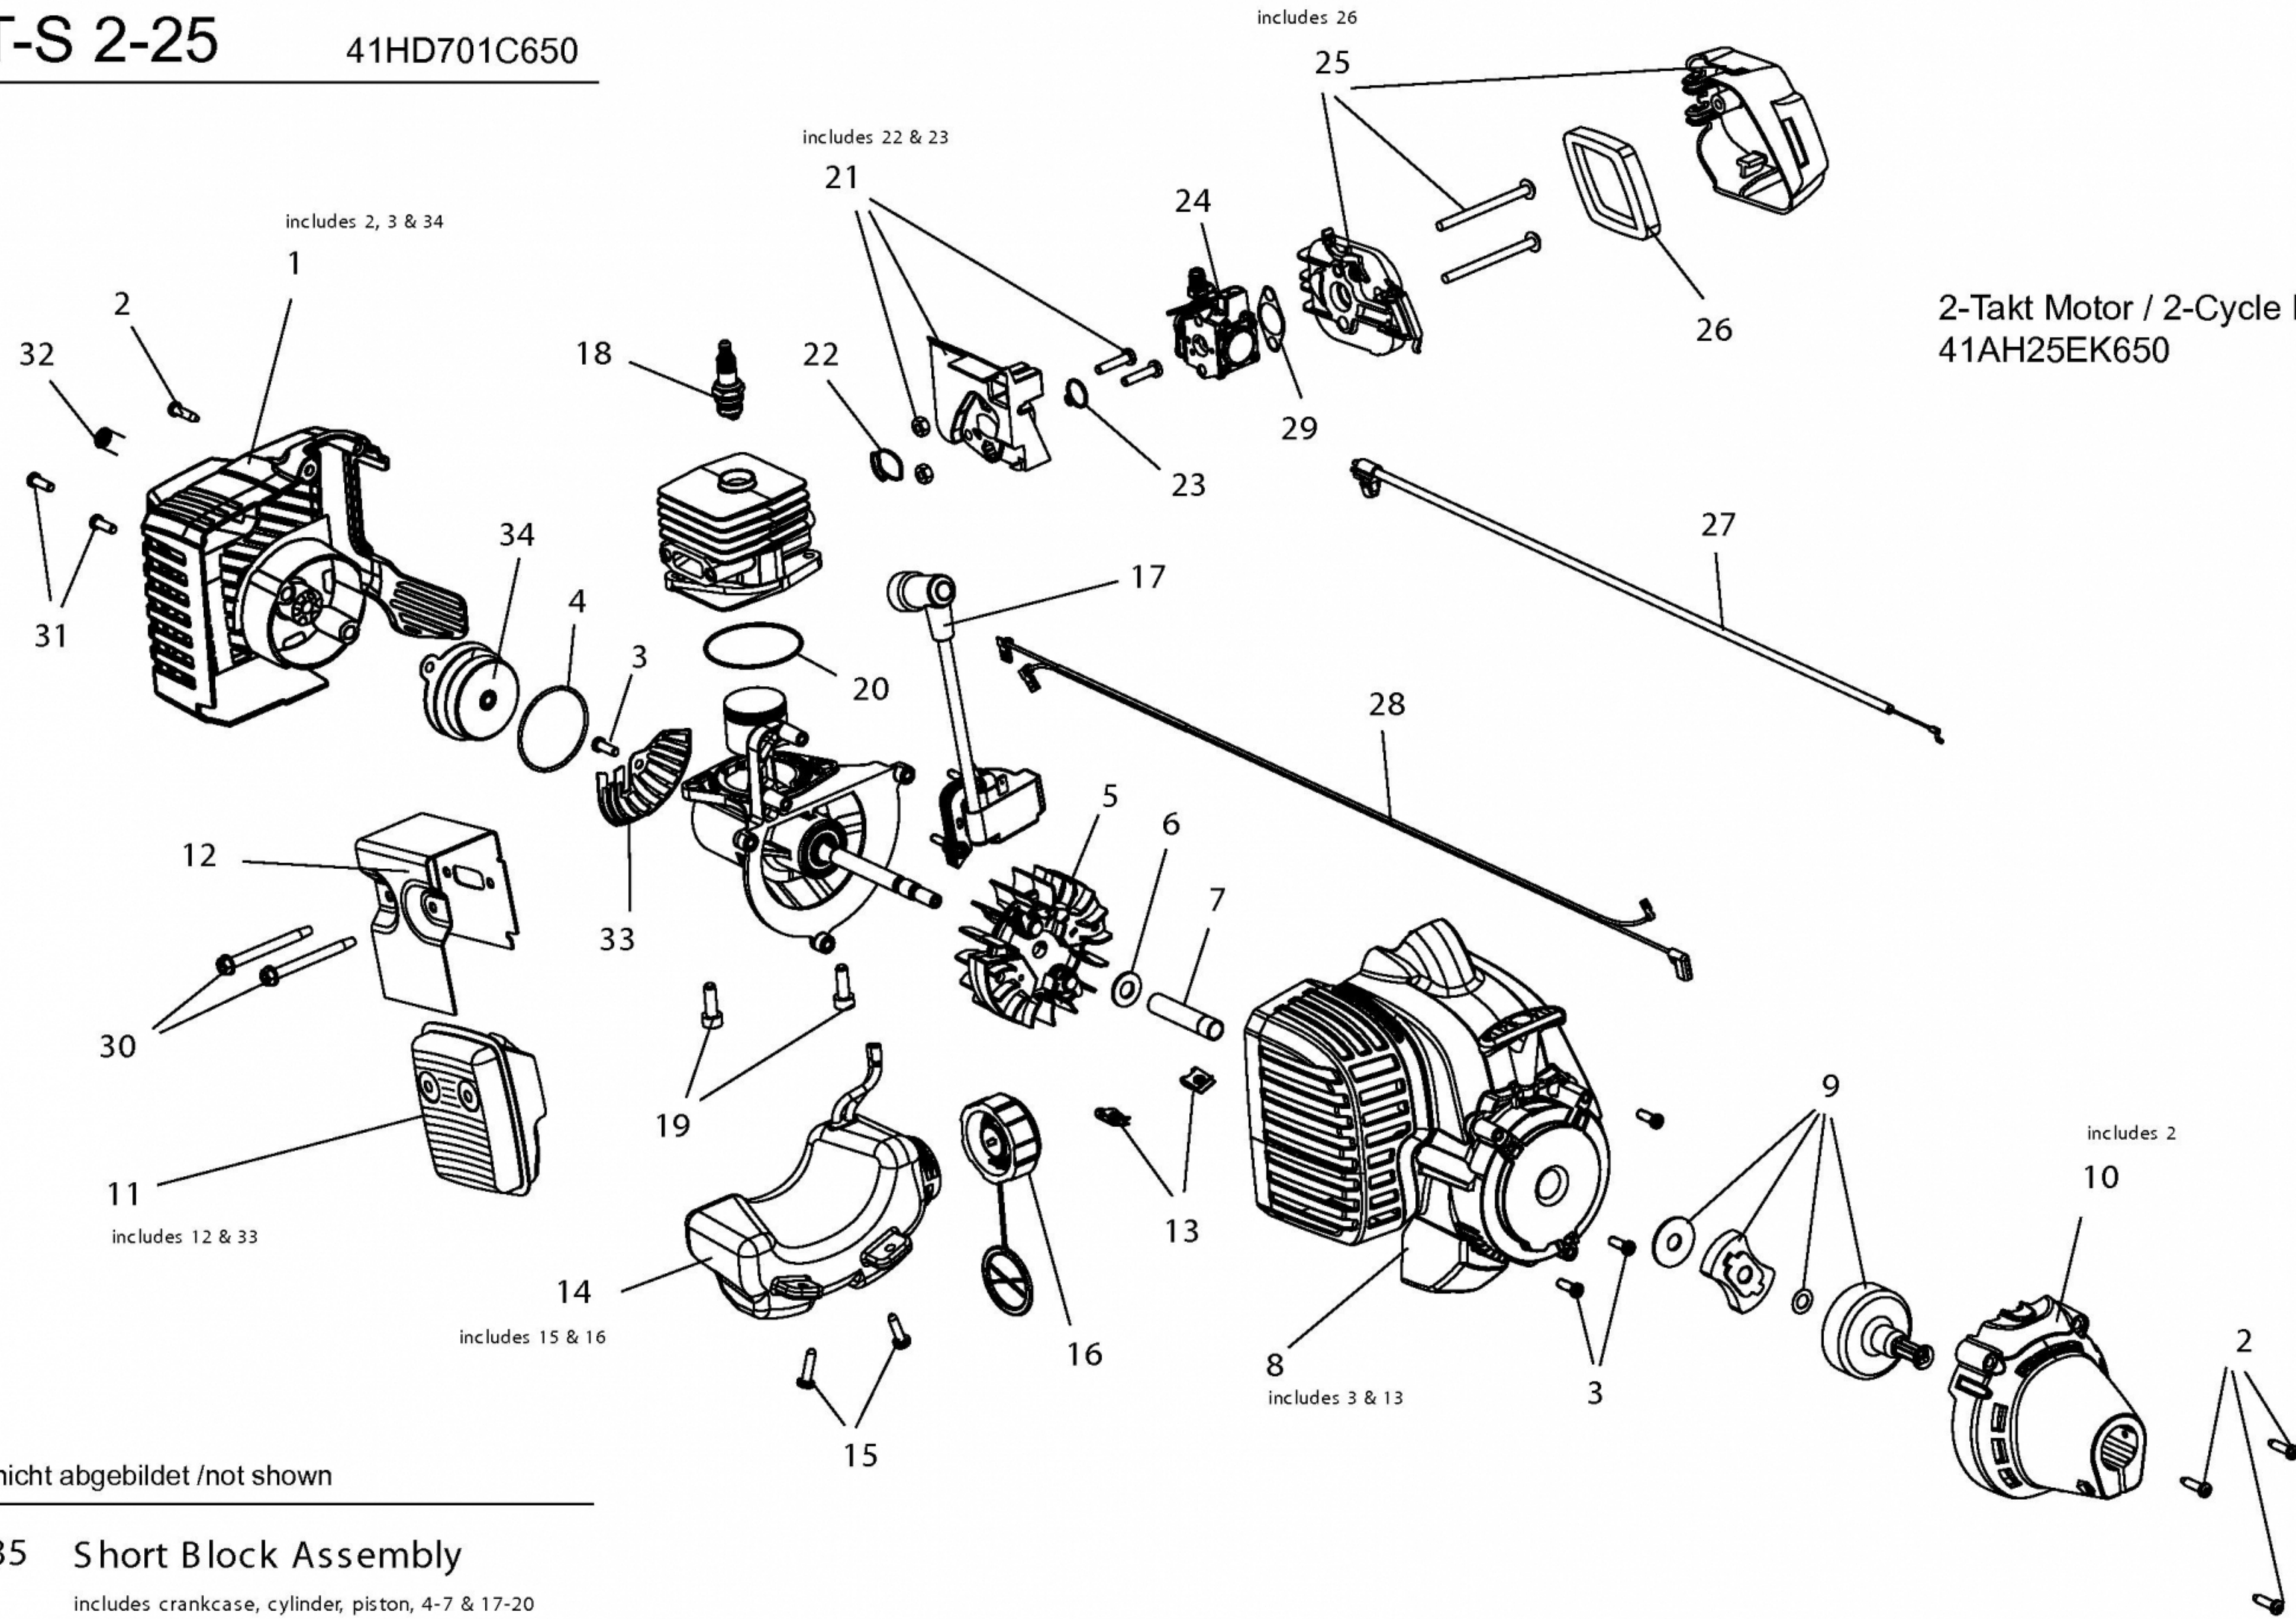

# GT-S 2-25

41HD701C650

nicht abgebildet / not shown

## 35 Short Block Assembly

includes crankcase, cylinder, piston, 4-7 & 17-20

E3-07023A-01