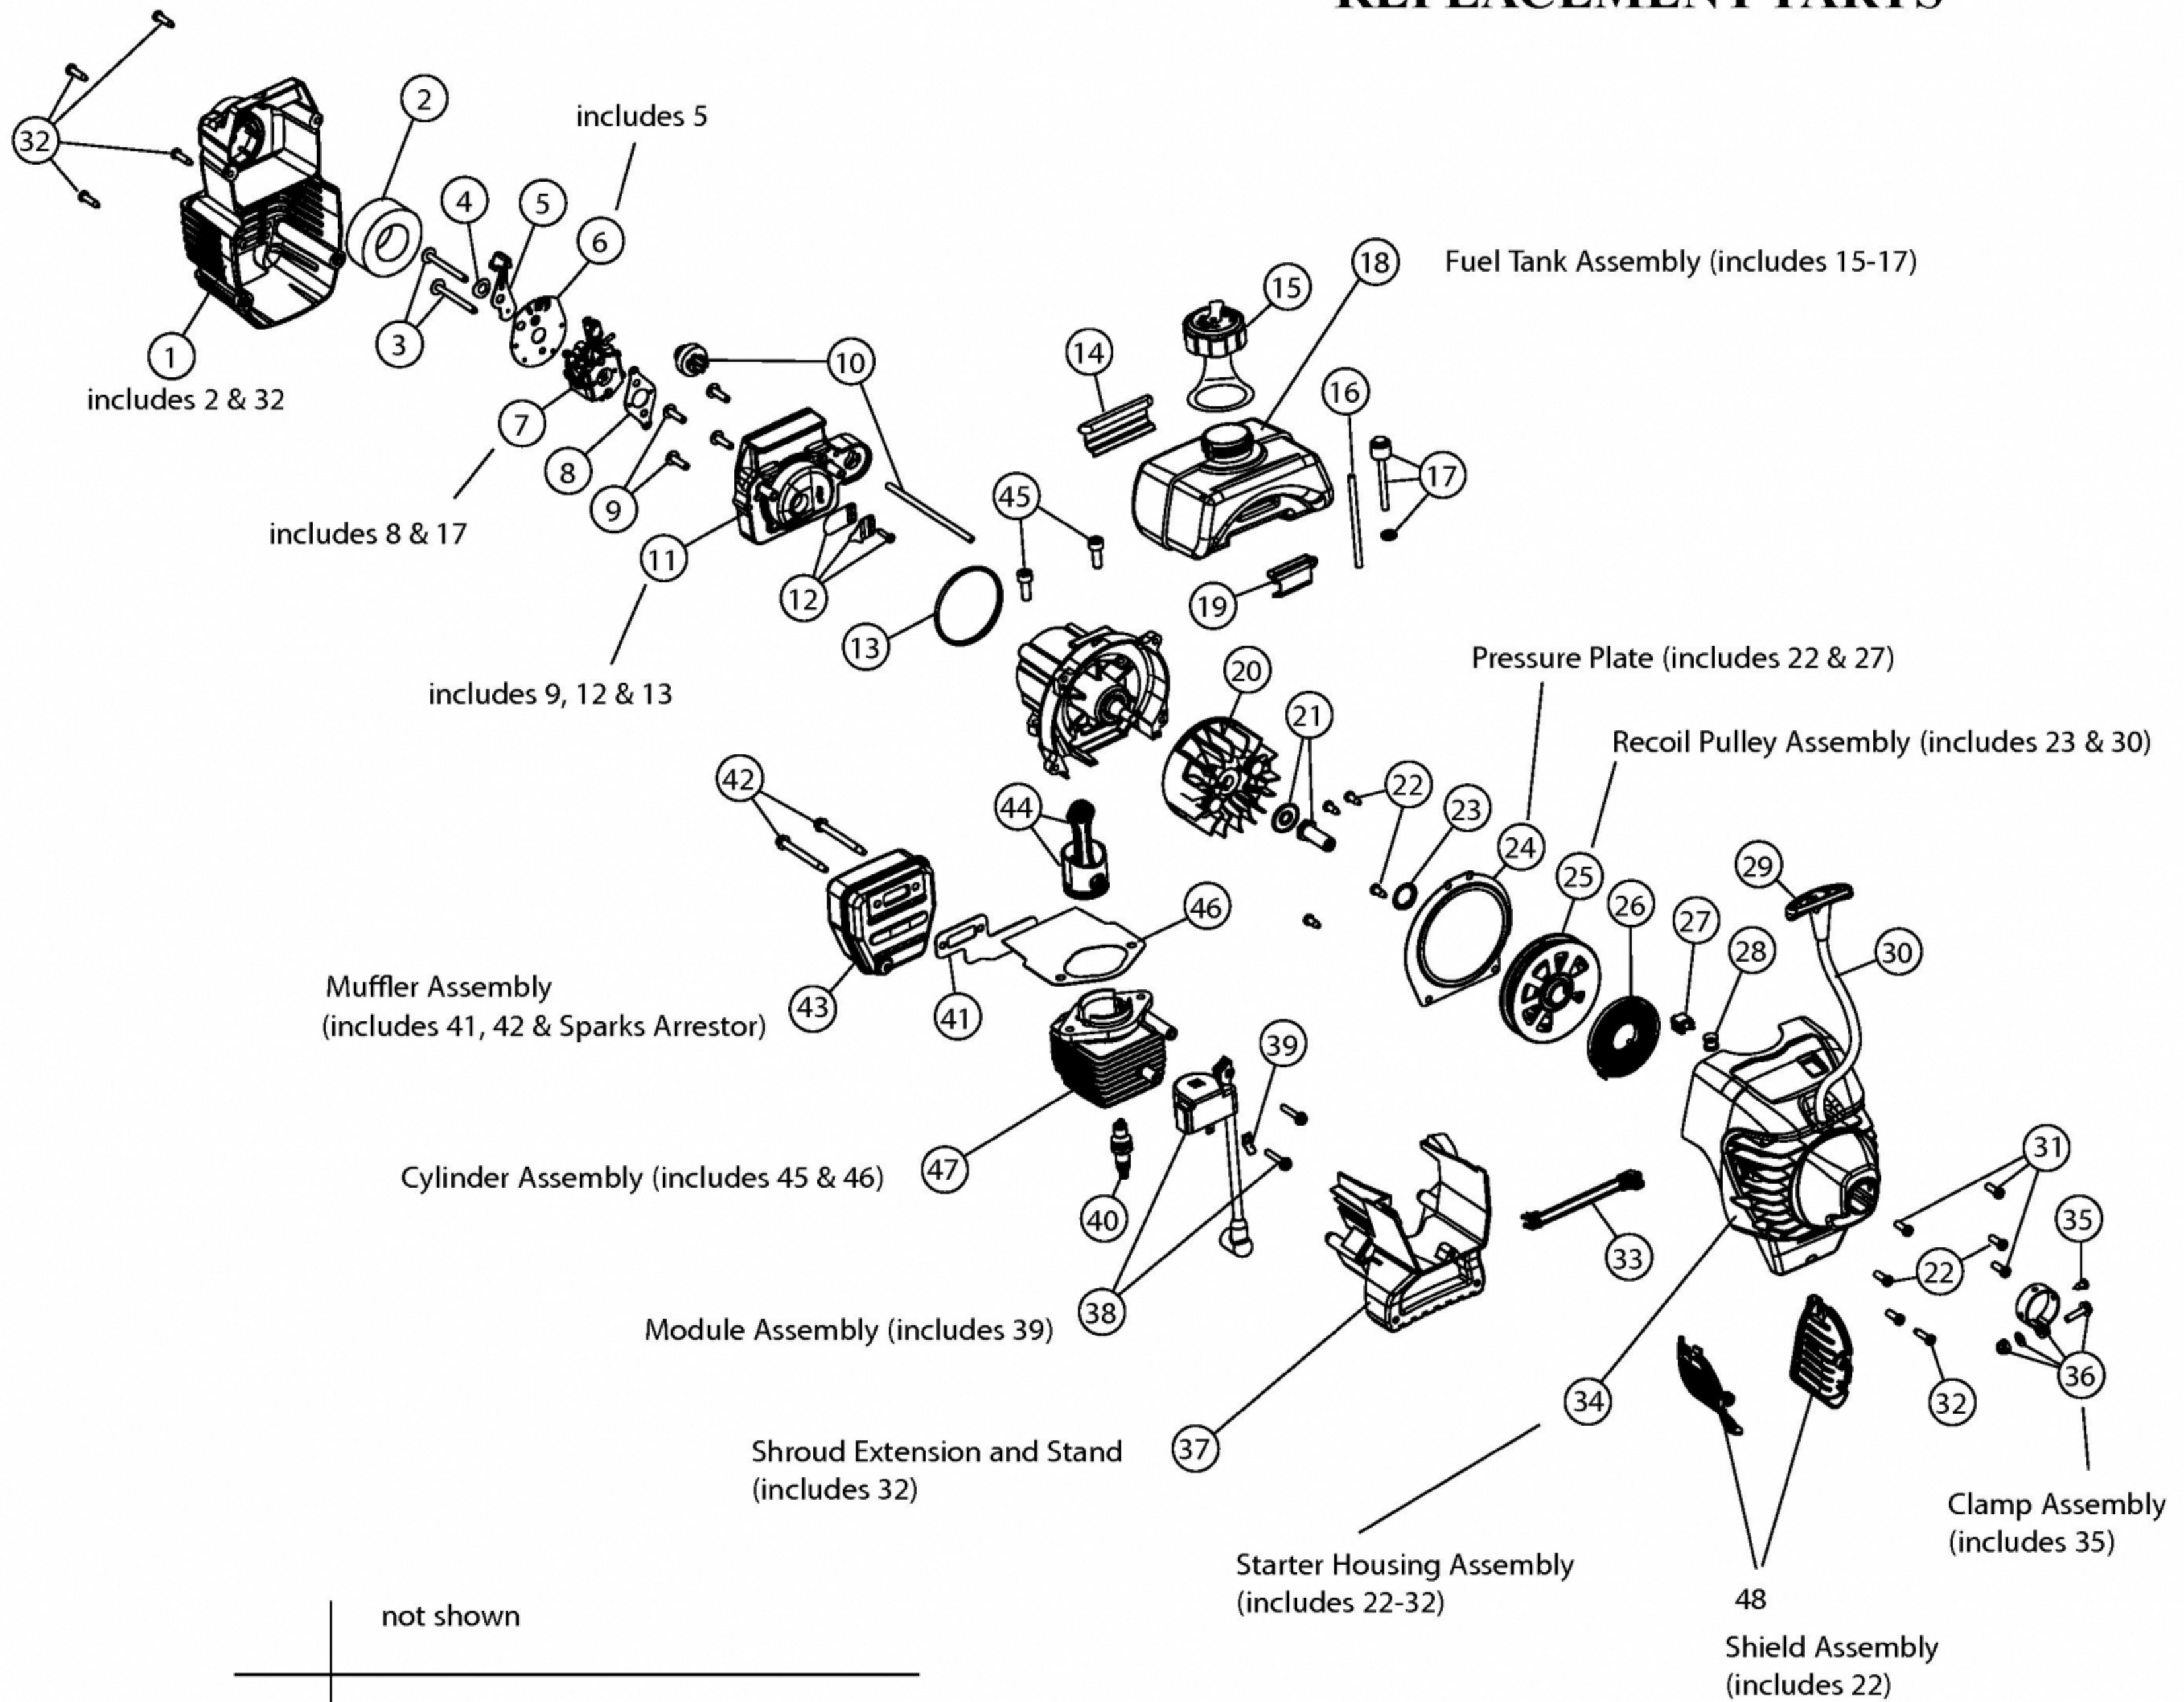

MOD. 700 41GD700G678

2-CYCLE PETROL TRIMMER REPLACEMENT PARTS

	not shown
49	Piston Ring Set
50	Short Block Assembly (includes 9, 20, 40, 44-47 & Crankcase)

E3-05156A-01