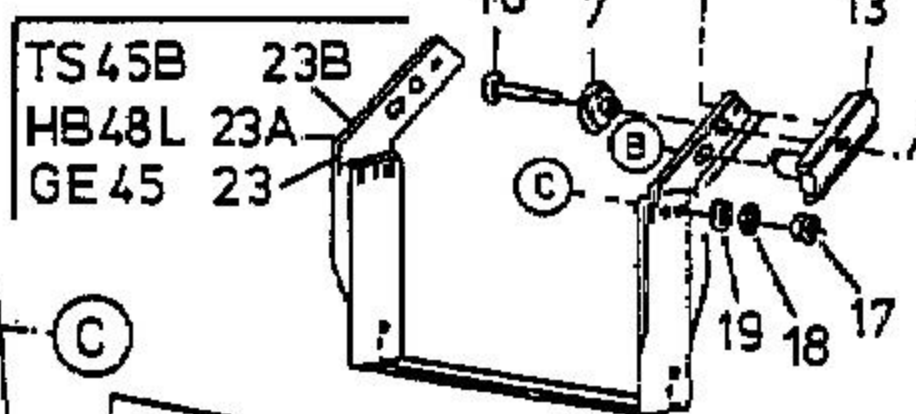

54 GE 45, HB 48 L
54A TS 45 B

26 GE 45
26A HB 48 L
26B TS 45 B